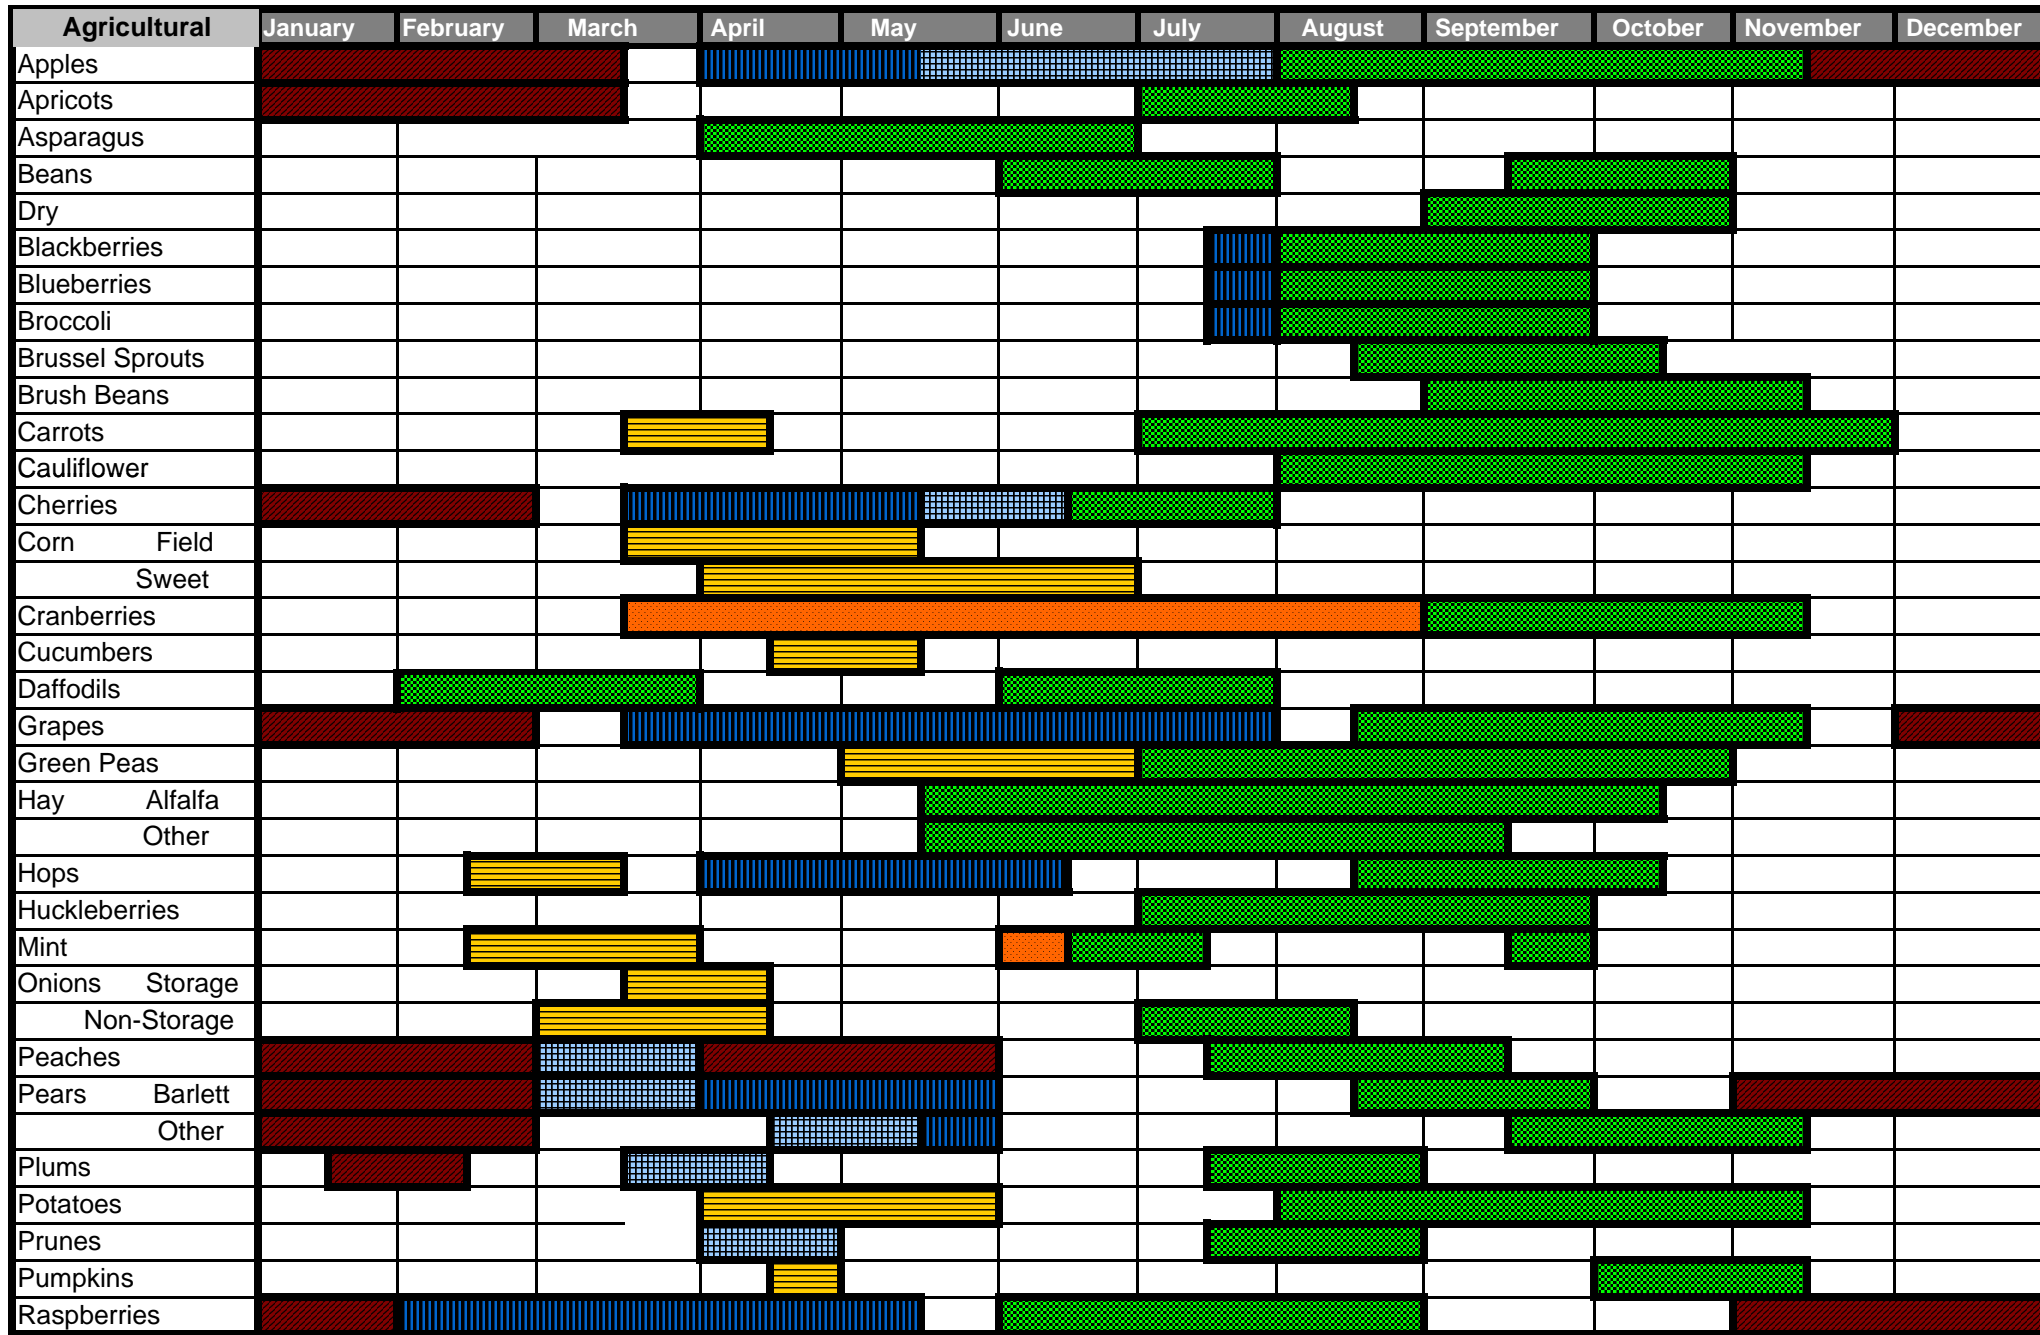

State of Washington Agricultural Summary Chart

State of Washington Agricultural Summary Chart